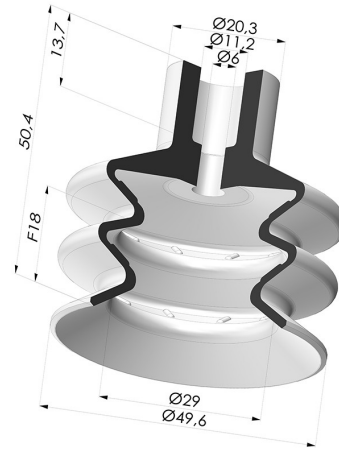

TECHNICAL INFORMATION

Range :	Suction cup
Category :	With bellows
Series :	8B
Height (in mm) :	50.4
Shape :	2.5 Bellows
Contact lip diameter :	50 mm
inner barrel diameter :	6mm
Number of bellows :	2.5 Bellows
Horizontal force :	82 N
Vertical force :	41 N
Arrow :	18 mm

Variants:

Variant reference:
8B 50CN A

- Color: Brown FDA food certified
- Matter: Natural rubber
- Shore Hardness: SH35

Variant reference:
8B 50NI A

- Color: Black
- Matter: Nitrile
- Shore Hardness: SH50

Variant reference:
8B 50SLT A

- Color: Translucent
- CE food certified
- Matter: Silicone
- Shore Hardness: SH60