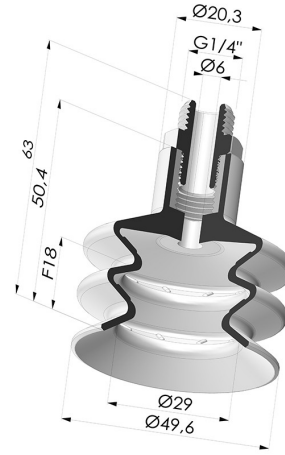

TECHNICAL INFORMATION

Range :	Suction cup
Category :	With bellows
Series :	8B
Height (in mm) :	63
Shape :	2.5 Bellows
Contact lip diameter :	50 mm
inner barrel diameter :	Male G1/4"
Number of bellows :	2.5 Bellows
Horizontal force :	82 N
Vertical force :	41 N
Arrow :	18 mm

Variants:

Variant reference:
8B 50SLT M14

- Color: Translucent
- CE food certified
- Matter: Silicone
- Shore Hardness: SH60

Variant reference:
8B 50CN M14

- Color: Brown FDA food certified
- Matter: Natural rubber
- Shore Hardness: SH35

Variant reference:
8B 50NI M14

- Color: Black
- Matter: Nitrile
- Shore Hardness: SH50