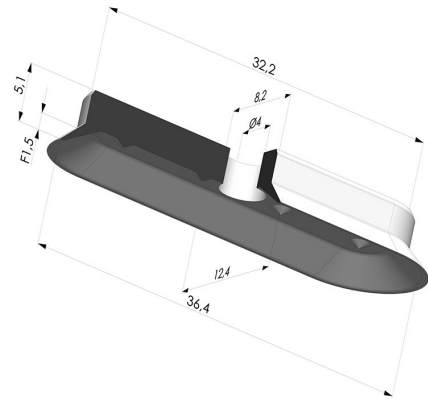

**TECHNICAL INFORMATION**

<b>Range :</b>	Suction cup
<b>Category :</b>	Oblong
<b>Series :</b>	4V
<b>Height (in mm) :</b>	5
<b>Shape :</b>	Oblong
<b>Length :</b>	36 mm
<b>Width :</b>	12 mm
<b>inner barrel diameter :</b>	4 mm
<b>Number of bellows :</b>	0.5 Bellows
<b>Horizontal force :</b>	18.24 N
<b>Vertical force :</b>	9.12 N
<b>Arrow :</b>	1.5 mm

**Variants:**

Variant reference:

**4V 36-2SLT A**

- Color: Translucent
- CE food certified
- Matter: Silicone
- Shore Hardness: SH60