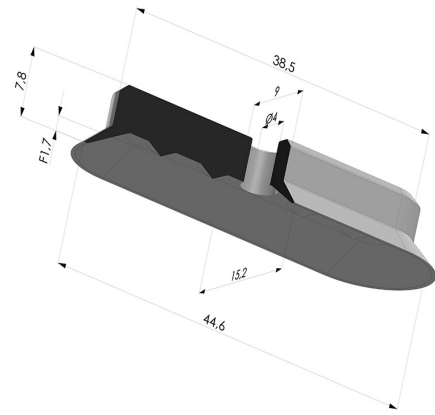

TECHNICAL INFORMATION

Range :	Suction cup
Category :	Oblong
Series :	4V
Height (in mm) :	8
Shape :	Oblong
Length :	44 mm
Width :	15 mm
inner barrel diameter :	4 mm
Number of bellows :	0.5 Bellows
Horizontal force :	27.81 N
Vertical force :	13.91 N
Arrow :	1.7 mm

Variants:

Variant reference:

4V 45-2SLT A

- Color: Translucent
- CE food certified
- Matter: Silicone
- Shore Hardness: SH60