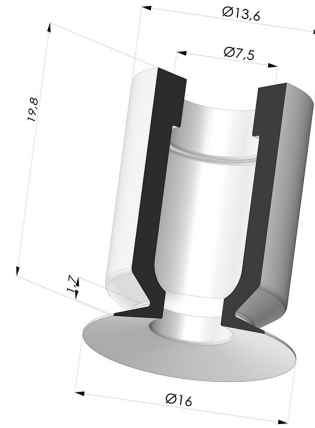

TECHNICAL INFORMATION

Range :	Suction cup
Category :	Plates
Series :	7
Height (in mm) :	20
Shape :	Plate
Contact lip diameter :	16 mm
inner barrel diameter :	8 mm
Number of bellows :	0.5 Bellows
Outer diameter :	16 mm
Horizontal force :	8N
Vertical force :	4 N
Arrow :	2 mm

Variants:

Variant reference:

74 16SLT A

- Color: Translucent
- CE food certified
- Matter: Silicone
- Shore Hardness: SH40