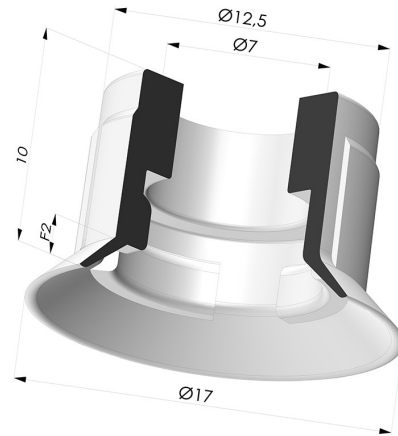

**TECHNICAL INFORMATION**

|                                |             |
|--------------------------------|-------------|
| <b>Range :</b>                 | Suction cup |
| <b>Category :</b>              | Plates      |
| <b>Series :</b>                | 7SP         |
| <b>Height (in mm) :</b>        | 11          |
| <b>Shape :</b>                 | Plate       |
| <b>Contact lip diameter :</b>  | 17 mm       |
| <b>inner barrel diameter :</b> | 7 mm        |
| <b>Number of bellows :</b>     | 0.5 Bellows |
| <b>Outer diameter :</b>        | 17 mm       |
| <b>Horizontal force :</b>      | 10 N        |
| <b>Vertical force :</b>        | 5 N         |
| <b>Arrow :</b>                 | 2 mm        |

**Variants:**

Variant reference:

**7SP 15TPU A**

- Color: Translucent
- Matter: Thermoplastic
- Shore Hardness: SH70