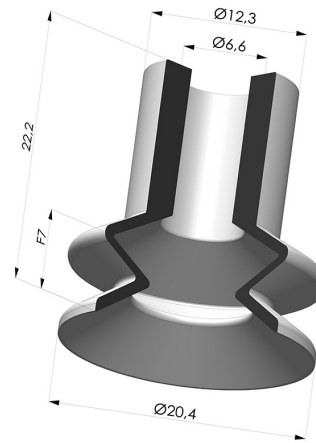

**TECHNICAL INFORMATION**

<b>Range :</b>	Suction cup
<b>Category :</b>	With bellows
<b>Series :</b>	VCS 1
<b>Height (in mm) :</b>	22
<b>Shape :</b>	1.5 Bellows
<b>Contact lip diameter :</b>	20 mm
<b>Top diameter :</b>	7 mm
<b>inner barrel diameter :</b>	6.6 mm
<b>Number of bellows :</b>	1.5 Bellows
<b>Horizontal force :</b>	14 N
<b>Vertical force :</b>	7 N
<b>Arrow :</b>	7 mm

**Variants:**

Variant reference:

**VCS 1 20A SLT**

- Color: Translucent
- CE food certified
- Matter: Silicone
- Shore Hardness: SH40

**Related products:**

**Separable Female Fitting G1/8"**

Product reference: F18C12L22.5

**Separable Male Fitting G1/8"**

Product reference: M18C12L22.5

**Separable Male Fitting M5**

Product reference: M5C12