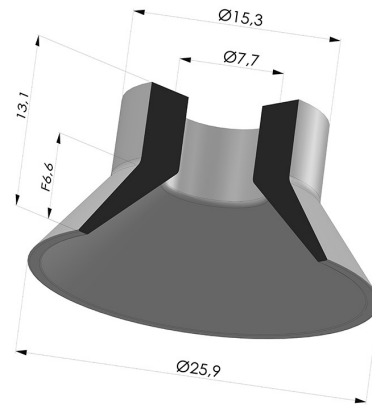

TECHNICAL INFORMATION

Range :	Suction cup
Category :	Plates
Series :	VCP
Height (in mm) :	13
Shape :	Plate
Contact lip diameter :	25.9 mm
inner barrel diameter :	7.7 mm
Number of bellows :	0.5 Bellows
Horizontal force :	22 N
Vertical force :	11 N
Arrow :	7 mm

Variants:

Variant reference:

VCP 26A

- Color: Blue
- Matter: Vinyl
- Shore Hardness: SH50

Related products:

Separable Male Fitting 1/4G

Product reference: 9M14-2

Separable Female Fitting 1/8G