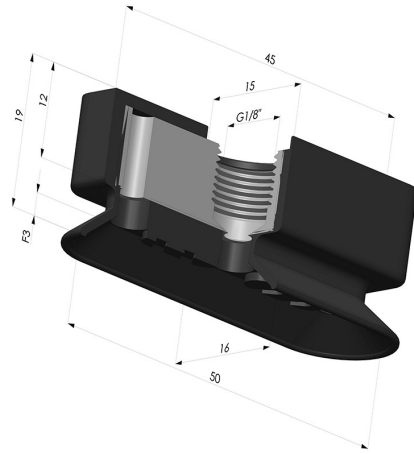

TECHNICAL INFORMATION

Range :	Suction cup
Category :	Oblong
Series :	4RP
Height (in mm) :	19
Shape :	Oblong
Length :	50mm
Width :	16mm
inner barrel diameter :	Female G1/8"
Number of bellows :	0.5 Bellows
Horizontal force :	40N
Vertical force :	20N
Arrow :	3mm

Variants:

Variant reference:

4RP 52NI A

- Matter: Nitrile
- Shore Hardness: SH70