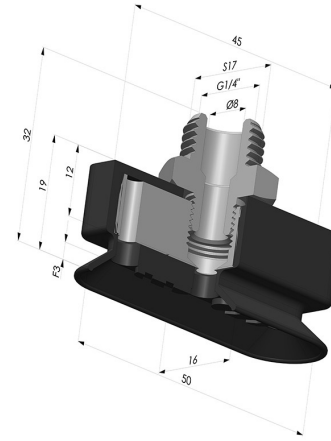

TECHNICAL INFORMATION

Range :	Suction cup
Category :	Oblong
Series :	4RP
Height (in mm) :	32
Shape :	Oblong
Length :	50mm
Width :	16mm
inner barrel diameter :	Male G1/4"
Number of bellows :	0.5 Bellows
Horizontal force :	40N
Vertical force :	20N
Arrow :	3mm

Variants:

Variant reference:

4RP 52NI M14

- Matter: Nitrile
- Shore Hardness: SH70