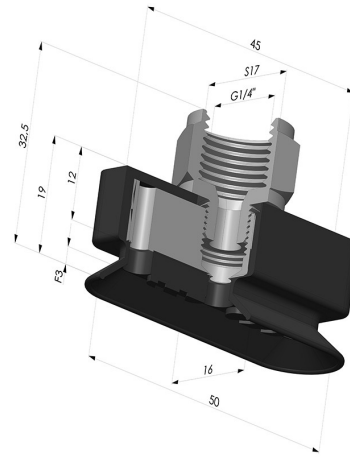

TECHNICAL INFORMATION

Range :	Suction cup
Category :	Oblong
Series :	4RP
Height (in mm) :	32
Shape :	Oblong
Length :	50mm
Width :	16mm
inner barrel diameter :	Female G1/4"
Number of bellows :	0.5 Bellows
Horizontal force :	40N
Vertical force :	20N
Arrow :	3mm

Variants:

Variant reference:

4RP 52NI F14

- Matter: Nitrile
- Shore Hardness: SH70