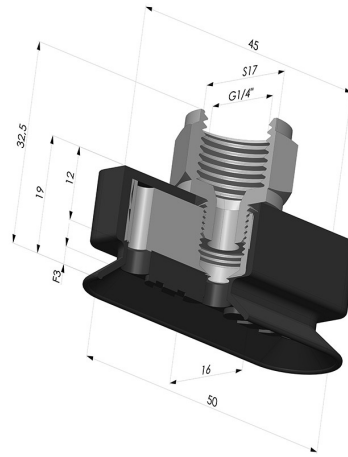

TECHNICAL INFORMATION

Range : Suction cup
Category : Oblong
Series : 4RP
Height (in mm) : 32
Shape : Oblong
Length : 50mm
Width : 16mm
inner barrel diameter : Female G3/8"
Number of bellows : 0.5 Bellows
Horizontal force : 40N
Vertical force : 20N
Arrow : 3mm

Variants:

Variant reference:

4RP 52NI F38

- Matter: Nitrile
- Shore Hardness: SH70