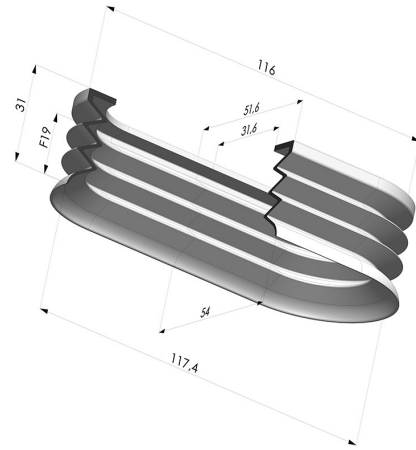

**TECHNICAL INFORMATION**

<b>Range :</b>	Suction cup
<b>Category :</b>	Oblong
<b>Series :</b>	4PA
<b>Height (in mm) :</b>	31
<b>Shape :</b>	Oblong
<b>Length :</b>	117 mm
<b>Width :</b>	54 mm
<b>inner barrel diameter :</b>	116x31.6 mm
<b>Number of bellows :</b>	2.5 Bellows
<b>Horizontal force :</b>	260 N
<b>Vertical force :</b>	130 N
<b>Arrow :</b>	19 mm

**Variants:**

Variant reference:

**4PA118 54 31SLDB A**

- Color: Blue food-grade CE certification
- Matter: Detectable silicone
- Shore Hardness: SH60