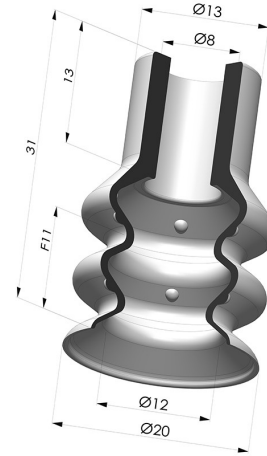

TECHNICAL INFORMATION

Range : Suction cup
Category : With bellows
Series : 8
Shape : 2.5 Bellows
Contact lip diameter : 20 mm
inner barrel diameter : 8 mm
Number of bellows : 2.5 Bellows
Horizontal force : 15 N
Vertical force : 7.5 N
Arrow : 11 mm

Variants:

Variant reference:
88A 20SLBLEU A

- Color: Blue food-grade CE certification
 - Matter: Silicone
 - Shore Hardness: SH30

Related products:

**Separable Female Fitting
G1/4"**
 Product reference: D

**Separable Male Fitting
G1/4"**
 Product reference: E

**Separable Female Fitting
G1/8"**
 Product reference: H

**Separable Male Fitting
G1/8"**
 Product reference: I