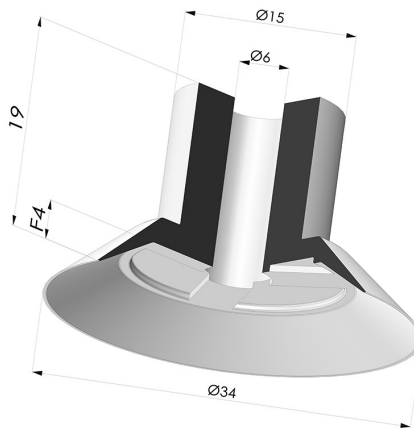

TECHNICAL INFORMATION

Range : Suction cup
Category : Plates
Series : VCP
Height (in mm) : 19
Shape : Plate
Contact lip diameter : 34 mm
Top diameter : 6 mm
inner barrel diameter : 6 mm
Number of bellows : 0.5 Bellows
Horizontal force : 39 N
Vertical force : 20 N
Arrow : 4 mm

Variants:

Variant reference:

- VCP 34A**
- Color: Blue
- Matter: Vinyl
- Shore Hardness: SH50

Related products:

Separable Female Fitting G1/8"

Product reference: F18C12L22.5

Separable Male Fitting G1/8"

Product reference: M18C12L22.5

Separable Male Fitting M5

Product reference: M5C12