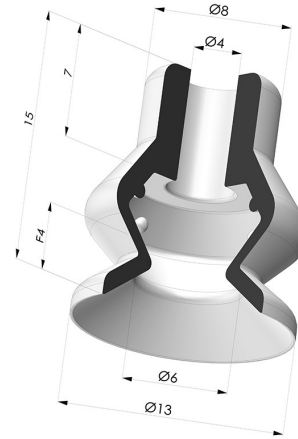

TECHNICAL INFORMATION

Range :	Suction cup
Category :	With bellows
Series :	VCS 1
Height (in mm) :	15
Shape :	1.5 Bellows
Contact lip diameter :	13 mm
inner barrel diameter :	4 mm
Number of bellows :	1.5 Bellows
Horizontal force :	6 N
Vertical force :	3 N
Arrow :	4 mm

Variants:

Variant reference:

VCS 1 13B

- Color: Blue
- Matter: Vinyl
- Shore Hardness: SH50

Related products:

Adaptor - Female 1/8G - Female M5

Product reference: F18F5

Adaptor - Male 1/8G - Female M5

Product reference: M18F5

Separable Male Fitting M5

Product reference: M5C8L13