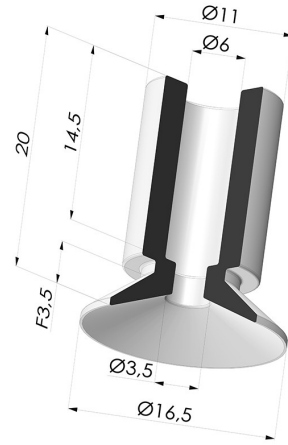

TECHNICAL INFORMATION

Range :	Suction cup
Category :	Plates
Series :	7
Height (in mm) :	20
Shape :	Plate
Contact lip diameter :	16.5 mm
inner barrel diameter :	6 mm
Number of bellows :	0.5 Bellows
Outer diameter :	17 mm
Horizontal force :	10N
Vertical force :	5 N
Arrow :	3.5 mm

Variants:

Variant reference:

76 17SLT A SH40

- Color: Translucent
- CE food certified
- Matter: Silicone
- Shore Hardness: SH40

Variant reference:

76 17VI A

- Color: Blue
- Matter: Vinyl
- Shore Hardness: SH50