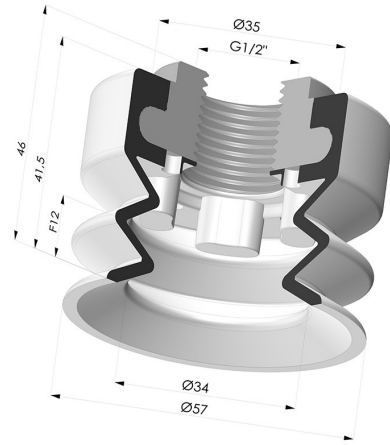

TECHNICAL INFORMATION

Range :	Suction cup
Category :	With bellows
Series :	VCS 1
Height (in mm) :	46
Shape :	1.5 Bellows
Contact lip diameter :	57 mm
inner barrel diameter :	G1/2"
Number of bellows :	1.5 Bellows
Horizontal force :	58 N
Vertical force :	116 N
Arrow :	12 mm

Variants:

Variant reference:

VCS 1 57A

- Color: Blue
- Matter: Vinyl
- Shore Hardness: SH50