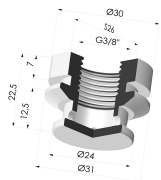

TECHNICAL INFORMATION

Range :	Suction cup
Category :	Plates
Series :	7
Height (in mm) :	26
Shape :	Plate
Contact lip diameter :	60 mm
inner barrel diameter :	20 mm
Number of bellows :	0.5 Bellows
Horizontal force :	124 N
Vertical force :	62 N
Arrow :	9 mm

Variants:

Variant reference:
7FP 60-2SLDB A

- Color: Blue food-grade CE certification
- Matter: Detectable silicone
- Shore Hardness: SH60

Related products:

Detachable fitting female G3/8"

Product reference: 7FP 60 INS F38