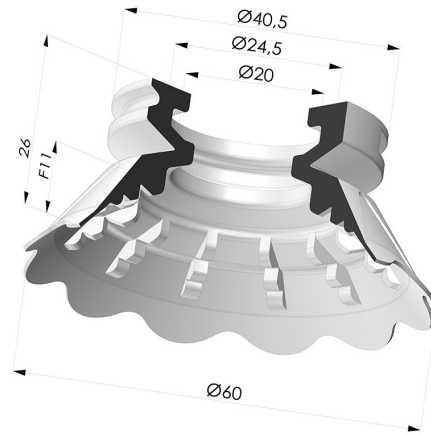

TECHNICAL INFORMATION

Range :	Suction cup
Category :	Plates
Series :	7
Height (in mm) :	26
Shape :	Plate
Contact lip diameter :	60 mm
inner barrel diameter :	20 mm
Number of bellows :	0.5 Bellows
Horizontal force :	124 N
Vertical force :	62 N
Arrow :	9 mm

Variants:

Variant reference:
7FP 60-2SLDB A

- Color: Blue food-grade CE certification
- Matter: Detectable silicone
- Shore Hardness: SH60

Related products:

Detachable fitting female G3/8"

Product reference: 7FP 60 INS F38