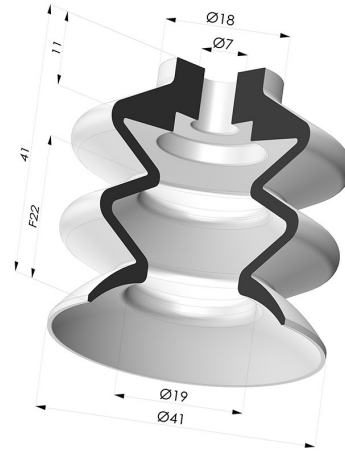

TECHNICAL INFORMATION

Range :	Suction cup
Category :	With bellows
Series :	2
Height (in mm) :	41
Shape :	2.5 Bellows
Contact lip diameter :	41 mm
inner barrel diameter :	7 mm
Number of bellows :	2.5 Bellows
Horizontal force :	56.5 N
Vertical force :	28 N
Mass :	18.5 g
Arrow :	22 mm

Variants:

Variant reference:

2 41SLBRIQUE A SPH41

- Color: Brick red
- Matter: Silicone
- Shore Hardness: SH60