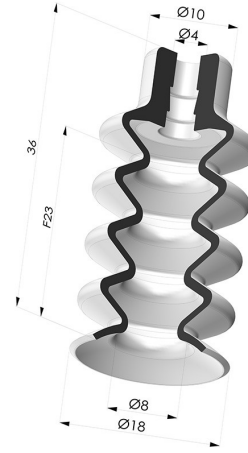

**TECHNICAL INFORMATION**

**Range :** Suction cup  
**Category :** With bellows  
**Series :** 8  
**Height (in mm) :** 36  
**Shape :** 4.5 Bellows  
**Contact lip diameter :** 18 mm  
**inner barrel diameter :** 4mm  
**Number of bellows :** 4.5 Bellows  
**Horizontal force :** 20 N  
**Vertical force :** 11.5 N  
**Arrow :** 23 mm

**Variants:**

Variant reference:  
**88 18SLT A SH40**

- Color: Translucent
- CE food certified
- Matter: Silicone
- Shore Hardness: SH40

Variant reference:  
**88 18NI A**

- Color: Black
- Matter: Nitrile
- Shore Hardness: SH50

Variant reference:  
**88 18NR A**

- Color: Gray
- Matter: Natural rubber
- Shore Hardness: SH50

**Related products:**

**Separable Female Fitting G1/4"**

Product reference: B

**Separable Male Fitting G1/4"**

Product reference: C

**Separable Female Fitting G1/8"**

Product reference: F

**Adaptor - Female G1/4" - Female M6**

Product reference: F14F6

**Adaptor - Female 1/8G - Female M6**

Product reference: F18F6

**Separable Male Fitting G1/8"**