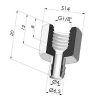

**TECHNICAL INFORMATION**

**Range :** Suction cup  
**Category :** With bellows  
**Series :** 8  
**Height (in mm) :** 36  
**Shape :** 4.5 Bellows  
**Contact lip diameter :** 18 mm  
**inner barrel diameter :** 4mm  
**Number of bellows :** 4.5 Bellows  
**Horizontal force :** 20 N  
**Vertical force :** 11.5 N  
**Arrow :** 23 mm

Variant reference:  
**88 18NR A**

- Color: Gray
- Matter: Natural rubber
- Shore Hardness: SH50

**Related products:**

**Separable Female Fitting G1/4"**

Product reference: B

**Separable Male Fitting G1/4"**

Product reference: C

**Separable Female Fitting G1/8"**

Product reference: F

**Adaptor - Female G1/4" - Female M6**

Product reference: F14F6

**Adaptor - Female 1/8G - Female M6**

Product reference: F18F6

**Separable Male Fitting G1/8"**

Product reference: G

**Adaptor - Male 1/4G - Female M6**

Product reference: M14F6

**Adaptor - Male 1/8G - Female M6**

Product reference: M18F6

**Separable Male Fitting M5**

Product reference: M5C11

**Separable Male Fitting M6**