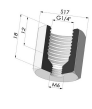

**TECHNICAL INFORMATION**

**Range :** Suction cup  
**Category :** With bellows  
**Series :** 8  
**Height (in mm) :** 36  
**Shape :** 4.5 Bellows  
**Contact lip diameter :** 18 mm  
**inner barrel diameter :** 4mm  
**Number of bellows :** 4.5 Bellows  
**Horizontal force :** 20 N  
**Vertical force :** 11.5 N  
**Arrow :** 23 mm

Variant reference:  
**88 18NR A**

- Color: Gray
- Matter: Natural rubber
- Shore Hardness: SH50

**Related products:**

**Separable Female Fitting G1/4"**

Product reference: B

**Separable Male Fitting G1/4"**

Product reference: C

**Separable Female Fitting G1/8"**

Product reference: F

**Adaptor - Female G1/4" - Female M6**

Product reference: F14F6

**Adaptor - Female 1/8G - Female M6**

Product reference: F18F6

**Separable Male Fitting G1/8"**

Product reference: G

**Adaptor - Male 1/4G - Female M6**

Product reference: M14F6

**Adaptor - Male 1/8G - Female M6**

Product reference: M18F6

**Separable Male Fitting M5**

Product reference: M5C11

**Separable Male Fitting M6**