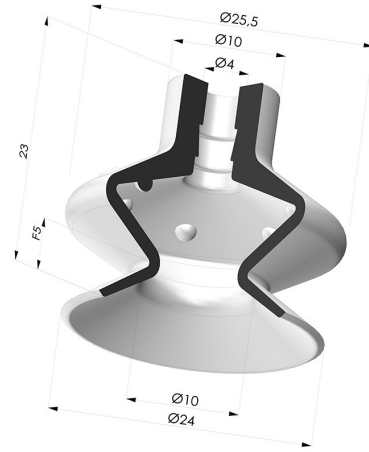

TECHNICAL INFORMATION

- Range :** Suction cup
Category : With bellows
Series : 1
Height (in mm) : 23
Shape : 1.5 Bellows
Contact lip diameter : 24
inner barrel diameter : 4 mm
Number of bellows : 1.5 Bellows
Horizontal force : 20.5 N
Vertical force : 10 N
Arrow : 5 mm

Variants:

Variant reference:

1 25NI A

- Color: Black
- Matter: Nitrile
- Shore Hardness: SH50

Variant reference:

1 25NR A

- Color: Gray
- Matter: Natural rubber
- Shore Hardness: SH50

Variant reference:

1 25SLT A

- Color: Translucent
- CE food certified
- Matter: Silicone
- Shore Hardness: SH60

Material guide:

	Material	Code	Temperature resistance (°C)	Flexibility	Abrasion resistance	UV/Weather resistance	Oil resistance	Food compatibility	Migration test
	Nitrile Black (Shore SH50)	NI	-10/+80	✓	✓	✗	✓✓	✗	✗
	Natural rubber Gray (Shore SH50)	NR	-20/+70	✓✓✓	✓✓	✗✗	✗✗	✗	✗
	Silicone Translucent (Shore SH60)	SL T	-60/+250	✓✓✓	✓	✓✓✓	✓	FDA  **	✗