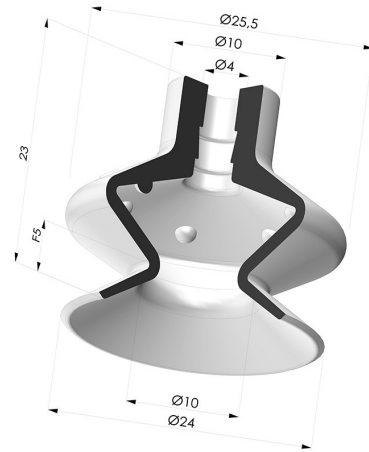

TECHNICAL INFORMATION

- Range :** Suction cup
Category : With bellows
Series : 1
Height (in mm) : 23
Shape : 1.5 Bellows
Contact lip diameter : 24
inner barrel diameter : 4 mm
Number of bellows : 1.5 Bellows
Horizontal force : 20.5 N
Vertical force : 10 N
Arrow : 5 mm

Variants:

Variant reference:

1 25NI A

- Color: Black
- Matter: Nitrile
- Shore Hardness: SH50

Variant reference:

1 25NR A

- Color: Gray
- Matter: Natural rubber
- Shore Hardness: SH50

Variant reference:

1 25SLT A

- Color: Translucent
- CE food certified
- Matter: Silicone
- Shore Hardness: SH60

Related products:

Separable Female Fitting G1/4"

Product reference: B

Separable Male Fitting G1/4"

Product reference: C

Separable Male Fitting M5

Product reference: M5C

--