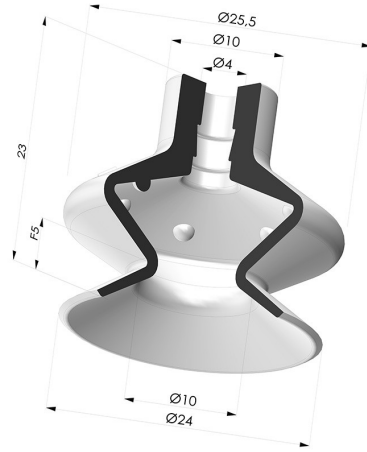

TECHNICAL INFORMATION

- Range :** Suction cup
Category : With bellows
Series : 1
Height (in mm) : 23
Shape : 1.5 Bellows
Contact lip diameter : 24
inner barrel diameter : 4 mm
Number of bellows : 1.5 Bellows
Horizontal force : 20.5 N
Vertical force : 10 N
Arrow : 5 mm

Variants:

Variant reference:

1 25NI A

- Color: Black
- Matter: Nitrile
- Shore Hardness: SH50

Variant reference:

1 25NR A

- Color: Gray
- Matter: Natural rubber
- Shore Hardness: SH50

Variant reference:

1 25SLT A

- Color: Translucent
- CE food certified
- Matter: Silicone
- Shore Hardness: SH60

Material guide:

	Material	Code	Temperature resistance (°C)	Flexibility	Abrasion resistance	UV/Weather resistance	Oil resistance	Food compatibility	Migration test
	Nitrile Black (Shore SH50)	NI	-10/+80	✓	✓	✗	✓✓	✗	✗
	Natural rubber Gray (Shore SH50)	NR	-20/+70	✓✓✓	✓✓	✗✗	✗✗	✗	✗
	Silicone Translucent (Shore SH60)	SL T	-60/+250	✓✓✓	✓	✓✓✓	✓	FDA  **	✗