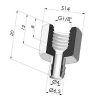

TECHNICAL INFORMATION

- Range :** Suction cup
Category : With bellows
Series : 1
Height (in mm) : 23
Shape : 1.5 Bellows
Contact lip diameter : 24
inner barrel diameter : 4 mm
Number of bellows : 1.5 Bellows
Horizontal force : 20.5 N
Vertical force : 10 N
Arrow : 5 mm

1 25SLT A

- Color: Translucent
- CE food certified
- Matter: Silicone
- Shore Hardness: SH60

Related products:

Separable Female Fitting G1/4"

Product reference: B

Separable Male Fitting G1/4"

Product reference: C

Separable Female Fitting G1/8"

Product reference: F

Adaptor - Female G1/4" - Female M6

Product reference: F14F6

Adaptor - Female 1/8G - Female M6

Product reference: F18F6

Separable Male Fitting G1/8"

Product reference: G

Separable Male Fitting M5

Product reference: M5C

--