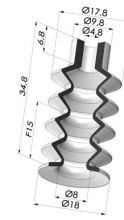

TECHNICAL INFORMATION

- Range :** Suction cup
- Category :** With bellows
- Series :** 8
- Height (in mm) :** 34.8
- Shape :** 4.5 Bellows
- Contact lip diameter :** 18 mm
- inner barrel diameter :** 4.8mm
- Number of bellows :** 4.5 Bellows
- Horizontal force :** 11 N
- Vertical force :** 5.5 N
- Arrow :** 15 mm