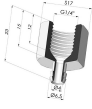

Related products:

Separable Female Fitting G1/4"

Product reference: B