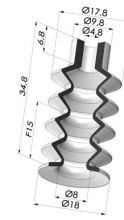

**TECHNICAL INFORMATION**

**Range :** Suction cup  
**Category :** With bellows  
**Series :** 8  
**Height (in mm) :** 34.8  
**Shape :** 4.5 Bellows  
**Contact lip diameter :** 18 mm  
**inner barrel diameter :** 4.8mm  
**Number of bellows :** 4.5 Bellows  
**Horizontal force :** 11 N  
**Vertical force :** 5.5 N  
**Arrow :** 15 mm

**Variants:**

Variant reference:

**82 18NI A**

- Color: Black
- Matter: Nitrile
- Shore Hardness: SH50

Variant reference:

**82 18SLT A**

- Color: Translucent
- CE food certified
- Matter: Silicone
- Shore Hardness: SH40

**Related products:**

**Separable Female Fitting G1/4"**

Product reference: B

**Separable Male Fitting G1/4"**

Product reference: C

**Separable Female Fitting G1/8"**

Product reference: F

**Adaptor - Female G1/4" - Female M6**

Product reference: F14F6

**Adaptor - Female 1/8G - Female M6**

Product reference: F18F6

**Separable Male Fitting G1/8"**

Product reference: G

**Adaptor - Male 1/4G - Female M6**

Product reference: M14F6

**Adaptor - Male 1/8G - Female M6**