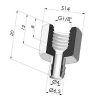

**TECHNICAL INFORMATION**

**Range :** Suction cup  
**Category :** With bellows  
**Series :** 8  
**Height (in mm) :** 34.8  
**Shape :** 4.5 Bellows  
**Contact lip diameter :** 18 mm  
**inner barrel diameter :** 4.8mm  
**Number of bellows :** 4.5 Bellows  
**Horizontal force :** 11 N  
**Vertical force :** 5.5 N  
**Arrow :** 15 mm

**Related products:**

**Separable Female Fitting G1/4"**

Product reference: B

**Separable Male Fitting G1/4"**

Product reference: C

**Separable Female Fitting G1/8"**

Product reference: F

**Adaptor - Female G1/4" - Female M6**

Product reference: F14F6

**Adaptor - Female 1/8G - Female M6**

Product reference: F18F6

**Separable Male Fitting G1/8"**

Product reference: G

**Adaptor - Male 1/4G - Female M6**

Product reference: M14F6

**Adaptor - Male 1/8G - Female M6**

Product reference: M18F6

**Separable Male Fitting M5**

Product reference: M5C11

**Separable Male Fitting M6**

Product reference: M6C

**Separable Male Fitting M5**

Product reference: M5C

--