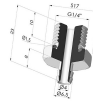

Separable Male Fitting G1/4"

Product reference: C