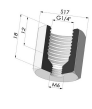

**TECHNICAL INFORMATION**

**Range :** Suction cup  
**Category :** With bellows  
**Series :** 8  
**Height (in mm) :** 34.8  
**Shape :** 4.5 Bellows  
**Contact lip diameter :** 18 mm  
**inner barrel diameter :** 4.8mm  
**Number of bellows :** 4.5 Bellows  
**Horizontal force :** 11 N  
**Vertical force :** 5.5 N  
**Arrow :** 15 mm

**Related products:**

**Separable Female Fitting G1/4"**

Product reference: B

**Separable Male Fitting G1/4"**

Product reference: C

**Separable Female Fitting G1/8"**

Product reference: F

**Adaptor - Female G1/4" - Female M6**

Product reference: F14F6

**Adaptor - Female 1/8G - Female M6**

Product reference: F18F6

**Separable Male Fitting G1/8"**

Product reference: G

**Adaptor - Male 1/4G - Female M6**

Product reference: M14F6

**Adaptor - Male 1/8G - Female M6**

Product reference: M18F6

**Separable Male Fitting M5**

Product reference: M5C11

**Separable Male Fitting M6**

Product reference: M6C

**Separable Male Fitting M5**

Product reference: M5C

--