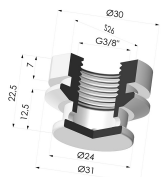

TECHNICAL INFORMATION

- Range :** Suction cup
Category : Plates
Series : 7
Height (in mm) : 23
Shape : Plate
Contact lip diameter : 46 mm
inner barrel diameter : 20 mm
Number of bellows : 0.5 Bellows
Arrow : 6.5 mm

Variants:

Variant reference:
7FP 45SLBLEU A

- Color: Blue food-grade CE certification
- Matter: Silicone
- Shore Hardness: SH60

Variant reference:
7FP 45NR A

- Color: Gray
- Matter: Natural rubber
- Shore Hardness: SH50

Variant reference:
7FP 45NI A

- Color: Black
- Matter: Nitrile
- Shore Hardness: SH50

Related products:

Detachable fitting female G3/8"

Product reference: 7FP 60 INS F38