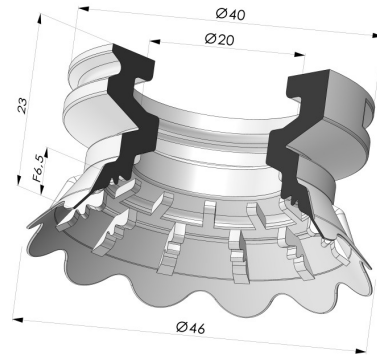

TECHNICAL INFORMATION

- Range :** Suction cup
Category : Plates
Series : 7
Height (in mm) : 23
Shape : Plate
Contact lip diameter : 46 mm
inner barrel diameter : 20 mm
Number of bellows : 0.5 Bellows
Arrow : 6.5 mm

Variants:

Variant reference:
7FP 45SLBLEU A

- Color: Blue food-grade CE certification
- Matter: Silicone
- Shore Hardness: SH60

Variant reference:
7FP 45NR A

- Color: Gray
- Matter: Natural rubber
- Shore Hardness: SH50

Variant reference:
7FP 45NI A

- Color: Black
- Matter: Nitrile
- Shore Hardness: SH50

Related products:

Detachable fitting female G3/8"

Product reference: 7FP 60 INS F38