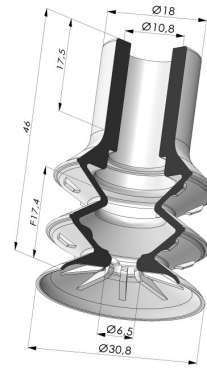

TECHNICAL INFORMATION

Range : Suction cup
Category : With bellows
Series : 8B
Contact lip diameter : 30 mm
inner barrel diameter : 10
Arrow : 17 mm

Variants:

- Color: Blue food-grade CE certification
 - Matter: Silicone
 - Shore Hardness: SH50