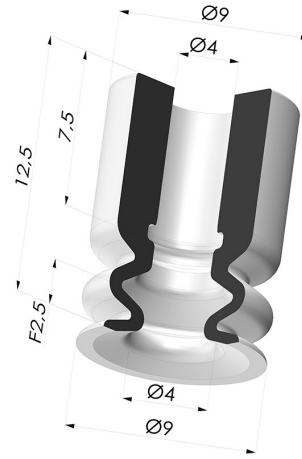

**TECHNICAL INFORMATION**

**Range :** Suction cup  
**Category :** With bellows  
**Series :** 1  
**Height (in mm) :** 12.5  
**Shape :** 1.5 Bellows  
**Contact lip diameter :** 9 mm  
**inner barrel diameter :** 4 mm  
**Number of bellows :** 1.5 Bellows  
**Horizontal force :** 3 N  
**Vertical force :** 1.5 N  
**Mass :** 0.70 g  
**Volume cm<sup>3</sup> :** 0.1  
**Arrow :** 2.5 mm

Variant reference:  
**1 09SL A**

- Color: Red food-grade CE certification
- Matter: Silicone
- Shore Hardness: SH60

Variant reference:  
**1 09SLT A**

- Color: Translucent
- CE food certified
- Matter: Silicone
- Shore Hardness: SH60

Variant reference:  
**1 09NI A**

- Color: Black
- Matter: Nitrile
- Shore Hardness: SH50

Variant reference:  
**1 09NR A**

- Color: Gray
- Matter: Natural rubber
- Shore Hardness: SH50

**Related products:**

**Separable Male Fitting G1/4"**

Product reference: C

**Separable Female Fitting G1/8"**

Product reference: F

**Adaptor - Female G1/4" - Female M6**

Product reference: F14F6

**Adaptor - Female 1/8G - Female M6**