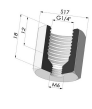

TECHNICAL INFORMATION

Height (in mm) :	20.5
Contact lip diameter :	10 mm
inner barrel diameter :	4 mm
Number of bellows :	1.5 Bellows
Horizontal force :	4 N
Vertical force :	2
Mass :	0.70 g
Volume cm³ :	0.26
Arrow :	5.5 mm

Variant reference:
1 11SLDB A

- Color: Blue food-grade CE certification
- Matter: Detectable silicone
- Shore Hardness: SH40

Related products:

Separable Female Fitting G1/4"

Product reference: B

Separable Male Fitting G1/4"

Product reference: C

Separable Female Fitting G1/8"

Product reference: F

Adaptor - Female G1/4" - Female M6

Product reference: F14F6

Adaptor - Female 1/8G - Female M6

Product reference: F18F6

Separable Male Fitting G1/8"