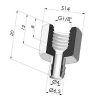

TECHNICAL INFORMATION

Height (in mm) :	20.5
Contact lip diameter :	10 mm
inner barrel diameter :	4 mm
Number of bellows :	1.5 Bellows
Horizontal force :	4 N
Vertical force :	2
Mass :	0.70 g
Volume cm³ :	0.26
Arrow :	5.5 mm

Variant reference:
1 11SLDB A

- Color: Blue food-grade CE certification
- Matter: Detectable silicone
- Shore Hardness: SH40

Related products:

Separable Female Fitting G1/4"

Product reference: B

Separable Male Fitting G1/4"

Product reference: C

Separable Female Fitting G1/8"

Product reference: F

Adaptor - Female G1/4" - Female M6

Product reference: F14F6

Adaptor - Female 1/8G - Female M6

Product reference: F18F6

Separable Male Fitting G1/8"