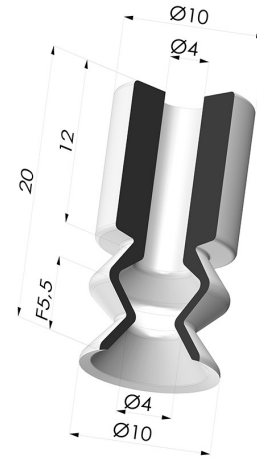

TECHNICAL INFORMATION

Height (in mm) :	20.5
Contact lip diameter :	10 mm
inner barrel diameter :	4 mm
Number of bellows :	1.5 Bellows
Horizontal force :	4 N
Vertical force :	2
Mass :	0.70 g
Volume cm³ :	0.26
Arrow :	5.5 mm

Variants:

Variant reference:
1 11MNT A

- Color: Bordeaux
- Matter: Non-staining material
- Shore Hardness: SH60

Variant reference:
1 11PU A

- Color: Blue
- Matter: Polyurethane
- Shore Hardness: SH60

Variant reference:
1 11SL A

- Color: Red food-grade CE certification
- Matter: Silicone
- Shore Hardness: SH60

Variant reference:
1 11SLT A

- Color: Translucent
- CE food certified
- Matter: Silicone
- Shore Hardness: SH60

Variant reference:
1 11SLV A

Variant reference:
1 11SLDB A

- Color: Blue food-grade CE certification
- Matter: Detectable silicone
- Shore Hardness: SH40

Related products:

Separable Female Fitting G1/4"

Product reference: B

Separable Male Fitting G1/4"