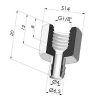

TECHNICAL INFORMATION

Range : Suction cup
Category : With bellows
Series : 1
Height (in mm) : 16
Shape : 1.5 Bellows
Contact lip diameter : 14 mm
inner barrel diameter : 3.8 mm
Number of bellows : 1.5 Bellows
Horizontal force : 6 N
Vertical force : 3 N
Volume : 0.42 cm³
Mass : 1 g
Arrow : 5.5 mm

- Color: Black
- Matter: Nitrile
- Shore Hardness: SH50

Variant reference:
1 14NR A

- Color: Gray
- Matter: Natural rubber
- Shore Hardness: SH60

Related products:

Separable Female Fitting G1/4"

Product reference: B

Separable Male Fitting G1/4"

Product reference: C

Separable Female Fitting G1/8"

Product reference: F

Adaptor - Female G1/4" - Female M6

Product reference: F14F6

Adaptor - Female 1/8G - Female M6

Product reference: F18F6

Separable Male Fitting M6

Product reference: M6C

Separable Male Fitting M5

Product reference: M5C

--