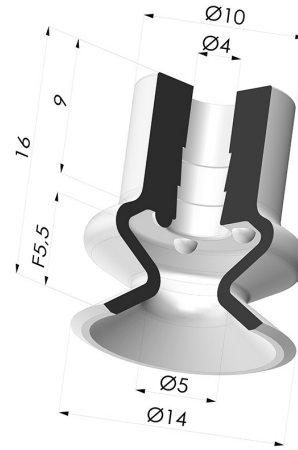

TECHNICAL INFORMATION

Range : Suction cup
Category : With bellows
Series : 1
Height (in mm) : 16
Shape : 1.5 Bellows
Contact lip diameter : 14 mm
inner barrel diameter : 3.8 mm
Number of bellows : 1.5 Bellows
Horizontal force : 6 N
Vertical force : 3 N
Volume : 0.42 cm³
Mass : 1 g
Arrow : 5.5 mm

Variants:

Variant reference:
1 14MNT A

- Color: Bordeaux
- Matter: Non-staining material
- Shore Hardness: SH60

Variant reference:
1 14PU A

- Color: Blue
- Matter: Polyurethane
- Shore Hardness: SH60

Variant reference:
1 14SL A

- Color: Black
- Matter: Nitrile
- Shore Hardness: SH50

Variant reference:
1 14NR A

- Color: Gray
- Matter: Natural rubber
- Shore Hardness: SH60

Related products:

Separable Female Fitting G1/4"

Product reference: B

Separable Male Fitting G1/4"

Product reference: C

Separable Female Fitting G1/8"

Product reference: F

Adaptor - Female G1/4" - Female M6

Product reference: F14F6

Adaptor - Female 1/8G - Female M6

Product reference: F18F6