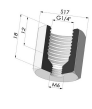

TECHNICAL INFORMATION

Range : Suction cup
Category : With bellows
Series : 1
Height (in mm) : 16
Shape : 1.5 Bellows
Contact lip diameter : 14 mm
inner barrel diameter : 3.8 mm
Number of bellows : 1.5 Bellows
Horizontal force : 6 N
Vertical force : 3 N
Volume : 0.42 cm³
Mass : 1 g
Arrow : 5.5 mm

- Color: Black
- Matter: Nitrile
- Shore Hardness: SH50

Variant reference:
1 14NR A

- Color: Gray
- Matter: Natural rubber
- Shore Hardness: SH60

Related products:

Separable Female Fitting G1/4"

Product reference: B

Separable Male Fitting G1/4"

Product reference: C

Separable Female Fitting G1/8"

Product reference: F

Adaptor - Female G1/4" - Female M6

Product reference: F14F6

Adaptor - Female 1/8G - Female M6

Product reference: F18F6

Separable Male Fitting M6

Product reference: M6C

Separable Male Fitting M5

Product reference: M5C

--