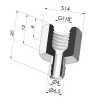

TECHNICAL INFORMATION

Range :	Suction cup
Category :	With bellows
Series :	1
Height (in mm) :	19
Shape :	1.5 Bellows
Contact lip diameter :	23.5 mm - with step
inner barrel diameter :	4 mm
Number of bellows :	1.5 Bellows
Horizontal force :	20 N
Vertical force :	10 N
Volume :	1.91 cm ³
Mass :	1.80 g
Arrow :	7 mm

Variants:

Variant reference:
1 23SL A SPD

- Color: Red food-grade CE certification
 - Matter: Silicone
- Shore Hardness: SH60

Related products:

Separable Female Fitting G1/4"

Product reference: B

Separable Male Fitting G1/4"

Product reference: C

Separable Female Fitting G1/8"

Product reference: F

Adaptor - Female G1/4" - Female M6

Product reference: F14F6

Adaptor - Female 1/8G - Female M6

Product reference: F18F6

Separable Male Fitting G1/8"

Product reference: M6C

Separable Male Fitting M5

Product reference: M5C

--