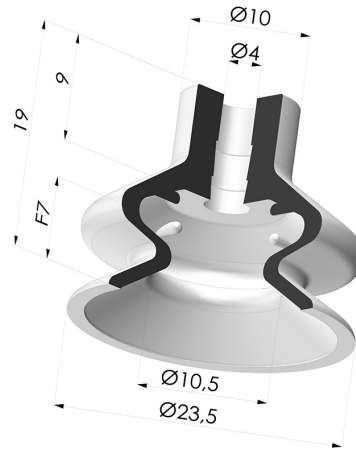

TECHNICAL INFORMATION

Range :	Suction cup
Category :	With bellows
Series :	1
Height (in mm) :	19
Shape :	1.5 Bellows
Contact lip diameter :	23.5 mm - with step
inner barrel diameter :	4 mm
Number of bellows :	1.5 Bellows
Horizontal force :	20 N
Vertical force :	10 N
Volume :	1.91 cm ³
Mass :	1.80 g
Arrow :	7 mm

Variants:

Variant reference:
1 23SL A SPD

- Color: Red food-grade CE certification
 - Matter: Silicone
- Shore Hardness: SH60

Related products:

Separable Female Fitting G1/4"

Product reference: B

Separable Male Fitting G1/4"

Product reference: C

Separable Female Fitting G1/8"

Product reference: F

Adaptor - Female G1/4" - Female M6

Product reference: F14F6

Adaptor - Female 1/8G - Female M6

Product reference: F18F6

Separable Male Fitting G1/8"