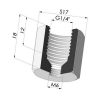

TECHNICAL INFORMATION

Range :	Suction cup
Category :	With bellows
Series :	1
Height (in mm) :	19
Shape :	1.5 Bellows
Contact lip diameter :	23.5 mm - with step
inner barrel diameter :	4 mm
Number of bellows :	1.5 Bellows
Horizontal force :	20 N
Vertical force :	10 N
Volume :	1.91 cm ³
Mass :	1.80 g
Arrow :	7 mm

Variants:

Variant reference:
1 23SL A SPD

- Color: Red food-grade CE certification
 - Matter: Silicone
- Shore Hardness: SH60

Related products:

Separable Female Fitting G1/4"

Product reference: B

Separable Male Fitting G1/4"

Product reference: C

Separable Female Fitting G1/8"

Product reference: F

Adaptor - Female G1/4" - Female M6

Product reference: F14F6

Adaptor - Female 1/8G - Female M6

Product reference: F18F6

Separable Male Fitting G1/8"