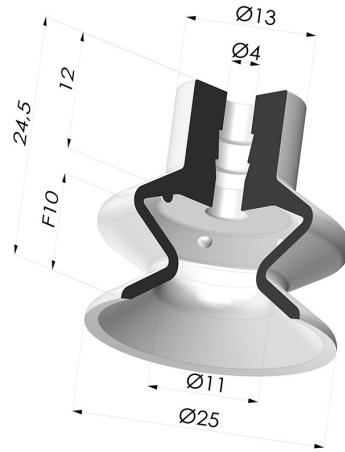

**TECHNICAL INFORMATION**

**Range :** Suction cup  
**Category :** With bellows  
**Series :** 1  
**Height (in mm) :** 24.6  
**Shape :** 1.5 Bellows  
**Contact lip diameter :** 25 mm  
**inner barrel diameter :** 4 mm  
**Number of bellows :** 1.5 Bellows  
**Horizontal force :** 23 N  
**Vertical force :** 11.5 N  
**Volume :** 2.92 cm<sup>3</sup>  
**Mass :** 2.90 g  
**Arrow :** 10 mm

**Variants:**

Variant reference:  
**1 26MNT A**

- Color: Bordeaux
- Matter: Non-staining material
- Shore Hardness: SH60

Variant reference:  
**1 26PU A**

- Color: Blue
- Matter: Polyurethane
- Shore Hardness: SH60

Variant reference:  
**1 26SL A**

- Color: Red food-grade CE certification
- Matter: Silicone
- Shore Hardness: SH60

Variant reference:  
**1 26SLT A**

- Color: Translucent
- CE food certified
- Matter: Silicone
- Shore Hardness: SH60

Variant reference:  
**1 26NR A**

- Color: Gray
- Matter: Natural rubber
- Shore Hardness: SH50

**Related products:**

**Separable Female Fitting G1/4"**

Product reference: B

**Separable Male Fitting G1/4"**