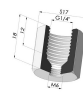

**TECHNICAL INFORMATION**

**Range :** Suction cup  
**Category :** With bellows  
**Series :** 1  
**Height (in mm) :** 24.6  
**Shape :** 1.5 Bellows  
**Contact lip diameter :** 25 mm  
**inner barrel diameter :** 4 mm  
**Number of bellows :** 1.5 Bellows  
**Horizontal force :** 23 N  
**Vertical force :** 11.5 N  
**Volume :** 2.92 cm<sup>3</sup>  
**Mass :** 2.90 g  
**Arrow :** 10 mm

Variant reference:  
**1 26NR A**

- Color: Gray
- Matter: Natural rubber
- Shore Hardness: SH50

**Related products:**

**Separable Female Fitting G1/4"**

Product reference: B

**Separable Male Fitting G1/4"**

Product reference: C

**Separable Female Fitting G1/8"**

Product reference: F

**Adaptor - Female G1/4" - Female M6**

Product reference: F14F6

**Adaptor - Female 1/8G - Female M6**

Product reference: F18F6

**Separable Male Fitting G1/8"**