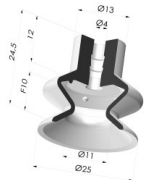

Variants:

Variant reference:
1 26MNT A

- Color: Bordeaux
- Matter: Non-staining material
- Shore Hardness: SH60