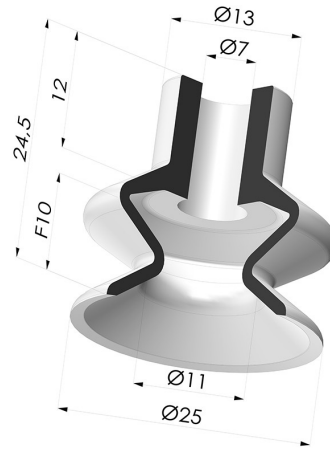

TECHNICAL INFORMATION

Range : Suction cup
Category : With bellows
Series : 1
Height (in mm) : 24.5
Shape : 1.5 Bellows
Contact lip diameter : 25 mm
inner barrel diameter : 7 mm
Number of bellows : 1.5 Bellows
Horizontal force : 22 N
Vertical force : 11 N
Volume : 2.95 cm³
Mass : 2.7 g
Arrow : 10 mm

Variants:

Variant reference:
1 27MNT A

- Color: Bordeaux
- Matter: Non-staining material
- Shore Hardness: SH60

Variant reference:
1 27PU A

- Color: Blue
- Matter: Polyurethane
- Shore Hardness: SH60

Variant reference:
1 27SL A

- Color: Red food-grade CE certification
- Matter: Silicone
- Shore Hardness: SH60

Variant reference:
1 27SLT A

- Color: Translucent
- CE food certified
- Matter: Silicone
- Shore Hardness: SH60

Variant reference:
1 27SLV A

Product reference: F18F6

Adaptor - Male 1/4G - Female M6

Product reference: M14F6

Adaptor - Male 1/8G - Female M6

Product reference: M18F6

Screw M6 - Head Ø 11 mm - L 17 mm

Product reference: M6M25