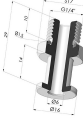

Product reference: E

Adaptor - Female G1/4" - Female M6

Product reference: F14F6

Adaptor - Female 1/8G - Female M6

Product reference: F18F6

Separable Female Fitting G1/8"

Product reference: H

Separable Male Fitting G1/8"

Product reference: I

Crimped Female Fitting G1/4"

Product reference: L

Crimped Male Fitting G1/4"

Product reference: M

Adaptor - Male 1/4G - Female M6

Product reference: M14F6

Adaptor - Male 1/8G - Female M6

Product reference: M18F6

Screw M5 - Head Ø 14 mm - L 20.5 mm

Product reference: M5

Screw M6 - Head Ø 14 mm - L 20.5 mm

Product reference: M6

Crimped Female Fitting G1/8"

Product reference: R

Crimped Male Fitting G1/8"

Product reference: S

Screw M8 - Head Ø 14 mm - L 20 mm

Product reference: M8T14L20.5