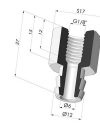

Product reference: E

Adaptor - Female G1/4" - Female M6

Product reference: F14F6

Adaptor - Female 1/8G - Female M6

Product reference: F18F6

Separable Female Fitting G1/8"

Product reference: H

Separable Male Fitting G1/8"

Product reference: I

Crimped Female Fitting G1/4"

Product reference: L

Crimped Male Fitting G1/4"

Product reference: M

Adaptor - Male 1/4G - Female M6

Product reference: M14F6

Adaptor - Male 1/8G - Female M6

Product reference: M18F6

Screw M5 - Head Ø 14 mm - L 20.5 mm

Product reference: M5

Screw M6 - Head Ø 14 mm - L 20.5 mm

Product reference: M6

Crimped Female Fitting G1/8"

Product reference: R

Crimped Male Fitting G1/8"

Product reference: S

Screw M8 - Head Ø 14 mm - L 20 mm

Product reference: M8T14L20.5