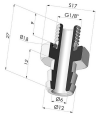

Product reference: E

Adaptor - Female G1/4" - Female M6

Product reference: F14F6

Adaptor - Female 1/8G - Female M6

Product reference: F18F6

Separable Female Fitting G1/8"

Product reference: H

Separable Male Fitting G1/8"

Product reference: I

Crimped Female Fitting G1/4"

Product reference: L

Crimped Male Fitting G1/4"

Product reference: M

Adaptor - Male 1/4G - Female M6

Product reference: M14F6

Adaptor - Male 1/8G - Female M6

Product reference: M18F6

Screw M5 - Head Ø 14 mm - L 20.5 mm

Product reference: M5

Screw M6 - Head Ø 14 mm - L 20.5 mm

Product reference: M6

Crimped Female Fitting G1/8"

Product reference: R

Crimped Male Fitting G1/8"

Product reference: S

Screw M8 - Head Ø 14 mm - L 20 mm

Product reference: M8T14L20.5