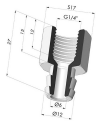

TECHNICAL INFORMATION

- Range :** Suction cup
Category : With bellows
Series : 1
Height (in mm) : 33.5
Shape : 1.5 Bellows
Contact lip diameter : 52 mm
inner barrel diameter : 8 mm
Number of bellows : 1.5 Bellows
Horizontal force : 94 N
Vertical force : 47 N
Volume : 24.18 cm³
Mass : 15 g
Arrow : 14 mm

Variant reference:
1 53SLDB A SH60

- Color: Blue food-grade CE certification
- Matter: Detectable silicone
- Shore Hardness: SH60

Related products:

Separable Female Fitting G1/4"

Product reference: D

Separable Male Fitting G1/4"

Product reference: M18F6

Screw M5 - Head Ø 14 mm - L 20.5 mm

Product reference: M5

Screw M6 - Head Ø 14 mm - L 20.5 mm

Product reference: M6

Crimped Female Fitting G1/8"

Product reference: R

Crimped Male Fitting G1/8"

Product reference: S

Screw M8 - Head Ø 14 mm - L 20 mm

Product reference: M8T14L20.5