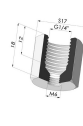

Variant reference:
1 53SLDB A SH60

- Color: Blue food-grade CE certification
- Matter: Detectable silicone
- Shore Hardness: SH60

Related products:

Separable Female Fitting G1/4"

Product reference: D

Separable Male Fitting G1/4"

Product reference: E

Adaptor - Female G1/4" - Female M6

Product reference: F14F6

Adaptor - Female 1/8G - Female M6

Product reference: F18F6

Separable Female Fitting G1/8"

Product reference: H

Separable Male Fitting G1/8"

Product reference: M18F6

Screw M5 - Head Ø 14 mm - L 20.5 mm

Product reference: M5

Screw M6 - Head Ø 14 mm - L 20.5 mm

Product reference: M6

Crimped Female Fitting G1/8"

Product reference: R

Crimped Male Fitting G1/8"

Product reference: S

Screw M8 - Head Ø 14 mm - L 20 mm

Product reference: M8T14L20.5