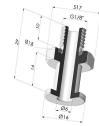

Product reference: I

Crimped Female Fitting G1/4"

Product reference: L

Crimped Male Fitting G1/4"

Product reference: M

Adaptor - Male 1/4G - Female M6

Product reference: M14F6

Adaptor - Male 1/8G - Female M6

Product reference: M18F6

Screw M5 - Head Ø 14 mm - L 20.5 mm

Product reference: M5

Screw M6 - Head Ø 14 mm - L 20.5 mm

Product reference: M6

Crimped Female Fitting G1/8"

Product reference: R

Crimped Male Fitting G1/8"

Product reference: S

Screw M8 - Head Ø 14 mm - L 20 mm

Product reference: M8T14L20.5