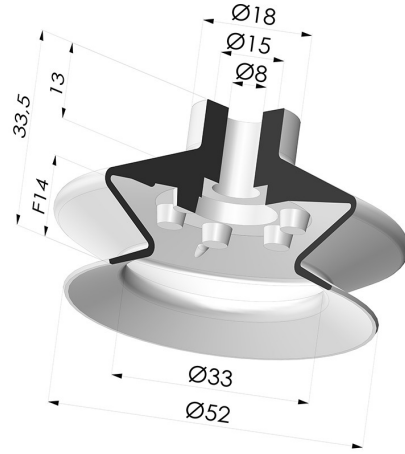

TECHNICAL INFORMATION

- Range :** Suction cup
Category : With bellows
Series : 1
Height (in mm) : 33.5
Shape : 1.5 Bellows
Contact lip diameter : 52 mm
inner barrel diameter : 8 mm
Number of bellows : 1.5 Bellows
Horizontal force : 94 N
Vertical force : 47 N
Volume : 24.18 cm³
Mass : 15 g
Arrow : 14 mm

Variant reference:
1 53SLDB A SH60

- Color: Blue food-grade CE certification
- Matter: Detectable silicone
- Shore Hardness: SH60

Related products:

Separable Female Fitting G1/4"

Product reference: D

Separable Male Fitting G1/4"

Product reference: M18F6

Screw M5 - Head Ø 14 mm - L 20.5 mm

Product reference: M5

Screw M6 - Head Ø 14 mm - L 20.5 mm

Product reference: M6

Crimped Female Fitting G1/8"

Product reference: R

Crimped Male Fitting G1/8"

Product reference: S

Screw M8 - Head Ø 14 mm - L 20 mm

Product reference: M8T14L20.5