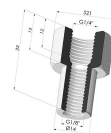

Related products:

Adaptor - Female G1/4" - Female G1/8"

Product reference: 301
048

Adaptor - Male 1/4G - Female 1/8G

Product reference: 209
048

Screw 1/8G - Head Ø 22 mm - L 29.5 mm

Product reference: M18

Screw G1/8" - Head Ø 25 mm - L 21 mm

Product reference:
M18T25L21

Crimped Female Fitting G1/4"

Product reference: N

Crimped Male Fitting G1/4"

Product reference: O

Adaptor - Female G1/8" - Female G1/8"

Product reference: 300
088