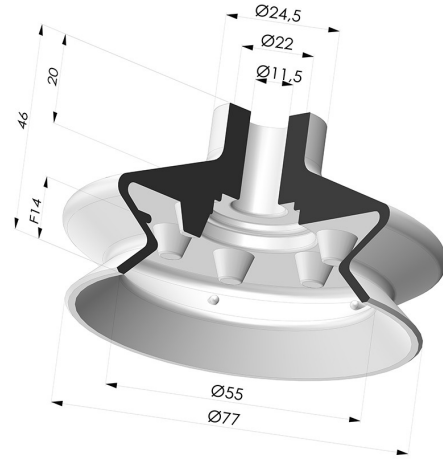

TECHNICAL INFORMATION

- Range :** Suction cup
Category : With bellows
Series : 1
Height (in mm) : 46
Shape : 1.5 Bellows
Contact lip diameter : 77 mm
inner barrel diameter : 11.5 mm
Number of bellows : 1.5 Bellows
Horizontal force : 203 N
Vertical force : 101.5 N
Volume : 70.24 cm³
Mass : 42 g
Arrow : 14 mm

Variants:

- Variant reference:
1 78SLT A
- Color: Translucent
 - CE food certified
 - Matter: Silicone
 - Shore Hardness: SH60

- Variant reference:
1 78NI A
- Color: Black
 - Matter: Nitrile
 - Shore Hardness: SH50

- Variant reference:
1 78NR A
- Color: Gray
 - Matter: Natural rubber
 - Shore Hardness: SH50

Material guide:

	Material	Code	Temperature resistance (°C)	Flexibility	Abrasion resistance	UV/Weather resistance	Oil resistance	Food compatibility	Migration test
	Silicone Translucent (Shore SH60)	SL T	-60/+250	✓✓✓	✓	✓✓✓	✓	FDA **	✗
	Nitrile Black (Shore SH50)	NI	-10/+80	✓	✓	✗	✓✓	✗	✗
	Natural rubber Gray (Shore SH50)	NR	-20/+70	✓✓✓	✓✓	✗✗	✗✗	✗	✗

Related products:

Adaptor - Female G1/4" - Female G1/8"

Product reference: 301
048

Adaptor - Male 1/4G - Female 1/8G

Product reference: 209
048

Screw 1/8G - Head Ø 22 mm - L 29.5 mm

Product reference: M18

Screw G1/8" - Head Ø 25 mm - L 21 mm