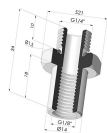

Related products:

Adaptor - Female G1/4" - Female G1/8"

Product reference: 301
048

Adaptor - Male 1/4G - Female 1/8G

Product reference: 209
048

Screw 1/8G - Head Ø 22 mm - L 29.5 mm

Product reference: M18

Screw G1/8" - Head Ø 25 mm - L 21 mm

Product reference:
M18T25L21

Crimped Female Fitting G1/4"

Product reference: N

Crimped Male Fitting G1/4"

Product reference: O

Adaptor - Female G1/8" - Female G1/8"

Product reference: 300
088