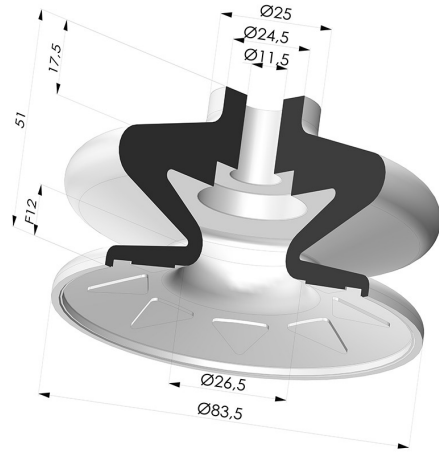

TECHNICAL INFORMATION

- Range :** Suction cup
- Category :** With bellows
- Series :** 1
- Height (in mm) :** 51
- Shape :** 1.5 Bellows
- Contact lip diameter :** 83.5 mm
- inner barrel diameter :** 11.5 mm
- Number of bellows :** 1.5 Bellows
- Horizontal force :** 249 N
- Vertical force :** 124.5 N
- Volume :** 45.64 cm³
- Mass :** 125 g
- Arrow :** 12 mm

Variants:

Variant reference:
1 85SL A

- Color: Red food-grade CE certification
 - Matter: Silicone
- Shore Hardness: SH60

Variant reference:
1 85NI A

- Color: Black
 - Matter: Nitrile
- Shore Hardness: SH50

Variant reference:
1 85SLT A

- Color: Translucent
 - Matter: Silicone
- Shore Hardness: SH60

Material guide:

	Material	Code	Temperature resistance (°C)	Flexibility	Abrasion resistance	UV/Weather resistance	Oil resistance	Food compatibility	Migration test
	Silicone Red food-grade CE certification (Shore SH60)	SL	-60/+250	✓✓✓	✗	✓✓✓	✗	FDA **	A, B, D2
	Nitrile Black (Shore SH50)	NI	-10/+80	✓	✓	✗	✓✓	✗	✗
	Silicone Translucent (Shore SH60)	SL T	-60/+250	✓✓✓	✓	✓✓✓	✓	FDA **	✗

Related products:

Adaptor - Female G1/4" - Female G1/8"

Product reference: 301
048

Adaptor - Male 1/4G - Female 1/8G

Product reference: 209
048

Screw 1/8G - Head Ø 22 mm - L 29.5 mm

Product reference: M18

Screw G1/8" - Head Ø 25 mm - L 21 mm