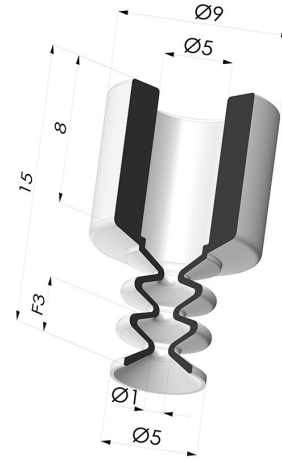

**TECHNICAL INFORMATION**

- Range :** Suction cup
- Category :** With bellows
- Series :** 2
- Height (in mm) :** 15
- Shape :** 2.5 Bellows
- Contact lip diameter :** 5 mm
- inner barrel diameter :** 5 mm
- Number of bellows :** 2.5 Bellows
- Horizontal force :** 0.9 N
- Vertical force :** 0.5 N
- Volume :** 0.04 cm<sup>3</sup>
- Mass :** 0.20 g
- Arrow :** 3 mm

**Variants:**

Variant reference:

**2 05SLT A**

- Color: Translucent
- CE food certified
- Matter: Silicone
- Shore Hardness: SH60

Variant reference:

**2 05NI A**

- Color: Black
- Matter: Nitrile
- Shore Hardness: SH50

### Separable Female Fitting G1/4"

Product reference: B

### Separable Male Fitting G1/4"

Product reference: C