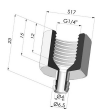

Related products:

Separable Female Fitting G1/4"

Product reference: B