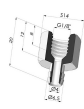

Separable Female Fitting G1/8"

Product reference: F