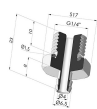

Separable Male Fitting G1/4"

Product reference: C