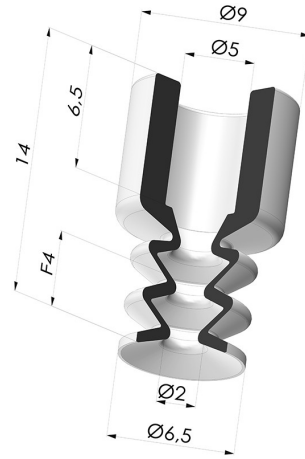

TECHNICAL INFORMATION

Range : Suction cup
Category : With bellows
Series : 2
Height (in mm) : 14
Shape : 2.5 Bellows
Contact lip diameter : 6.5 mm
inner barrel diameter : 5 mm
Number of bellows : 2.5 Bellows
Horizontal force : 1.5 N
Vertical force : 0.7 N
Volume : 0.07 cm³
Mass : 0.50 g
Arrow : 4 mm

Variants:

Variant reference:
2 07MNT A

- Color: Bordeaux
- Matter: Non-staining material
- Shore Hardness: SH60

Variant reference:
2 07PU A

- Color: Blue
- Matter: PU
- Shore Hardness: SH60

Variant reference:
2 07SLT A

- Color: Translucent
- CE food certified
- Matter: Silicone
- Shore Hardness: SH60

Variant reference:
2 07SL A

- Color: Bright red
- CE food certified
- Matter: Silicone
- Shore Hardness: SH60

Variant reference:
2 07NR A

- Color: Gray
- Matter: Natural rubber
- Shore Hardness: SH50

Variant reference:
2 07NI A

- Color: Black
- Matter: Nitrile
- Shore Hardness: SH50

Related products:

Separable Male Fitting G1/4"
 Product reference: C