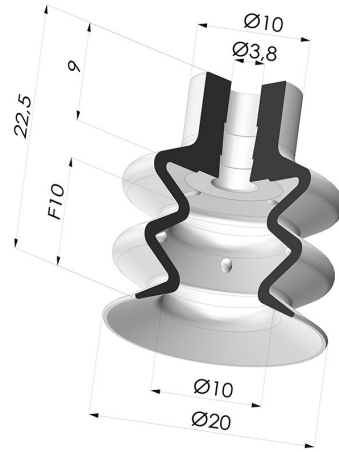

**TECHNICAL INFORMATION**

- Range :** Suction cup  
**Category :** With bellows  
**Series :** 2  
**Height (in mm) :** 22.5  
**Shape :** 2.5 Bellows  
**Contact lip diameter :** 20 mm  
**inner barrel diameter :** 3.8 mm  
**Number of bellows :** 2.5 Bellows  
**Horizontal force :** 13.9 N  
**Vertical force :** 7 N  
**Volume :** 1.87 cm<sup>3</sup>  
**Mass :** 2.20 g  
**Arrow :** 10 mm