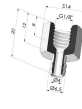

Separable Female Fitting G1/8"

Product reference: F