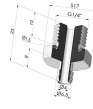

### Separable Female Fitting G1/4"

Product reference: B