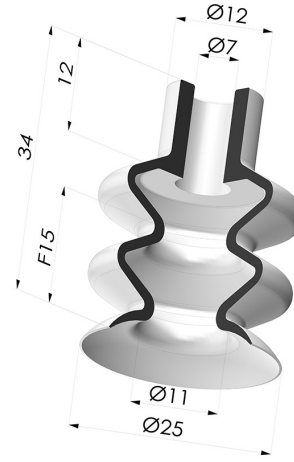

**TECHNICAL INFORMATION**

**Range :** Suction cup  
**Category :** With bellows  
**Series :** 2  
**Height (in mm) :** 34  
**Shape :** 2.5 Bellows  
**Contact lip diameter :** 25 mm  
**inner barrel diameter :** 7 mm  
**Number of bellows :** 2.5 Bellows  
**Horizontal force :** 22.3 N  
**Vertical force :** 11.2 N  
**Volume :** 5.00 cm<sup>3</sup>  
**Mass :** 3.70 g  
**Arrow :** 15 mm

Variant reference:  
**2 27SL A**

- Color: Red food-grade CE certification
- Matter: Silicone
- Shore Hardness: SH60

Variant reference:  
**2 27SLT A**

- Color: Translucent
- CE food certified
- Matter: Silicone
- Shore Hardness: SH60

Variant reference:  
**2 27NR A**

- Color: Gray
- Matter: Natural rubber
- Shore Hardness: SH50

**Related products:**

**Separable Female Fitting G1/4"**

Product reference: DS

**Separable Male Fitting G1/4"**

**Adaptor - Male 1/8G - Female M6**

Product reference: M18F6

**Screw M5 - Head Ø 14 mm - L 20.5 mm**

Product reference: M5

**Screw M6 - Head Ø 14 mm - L 20.5 mm**

Product reference: M6