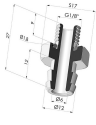

Product reference: F14F6

**Adaptor - Female 1/8G - Female M6**

Product reference: F18F6

**Separable Female Fitting G1/8"**

Product reference: H

**Separable Male Fitting G1/8"**

Product reference: I

**Crimped Female Fitting G1/4"**

Product reference: L

**Crimped Male Fitting G1/4"**

Product reference: M

**Adaptor - Male 1/4G - Female M6**

Product reference: M14F6

**Adaptor - Male 1/8G - Female M6**

Product reference: M18F6

**Screw M5 - Head Ø 14 mm - L 20.5 mm**

Product reference: M5

**Screw M6 - Head Ø 14 mm - L 20.5 mm**

Product reference: M6

**Crimped Female Fitting G1/8"**

Product reference: R

**Crimped Male Fitting G1/8"**

Product reference: S

**Screw M8 - Head Ø 14 mm - L 20 mm**