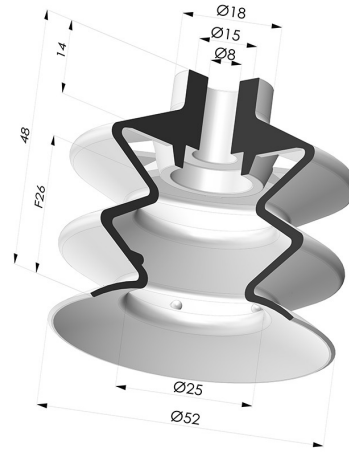

**TECHNICAL INFORMATION**

- Range :** Suction cup  
**Category :** With bellows  
**Series :** 2  
**Height (in mm) :** 48  
**Shape :** 2.5 Bellows  
**Contact lip diameter :** 52 mm  
**inner barrel diameter :** 8 mm  
**Number of bellows :** 2.5 Bellows  
**Horizontal force :** 91.8 N  
**Vertical force :** 45.9 N  
**Volume :** 34.17 cm<sup>3</sup>  
**Mass :** 24.6 g  
**Arrow :** 26 mm

**Variants:**

Variant reference:  
**2 50SLT A**

- Color: Translucent
- CE food certified
- Matter: Silicone
- Shore Hardness: SH60

Variant reference:  
**2 50NI A**

- Color: Black
- Matter: Nitrile
- Shore Hardness: SH50

Product reference: L

**Crimped Male Fitting G1/4"**

Product reference: M

**Adaptor - Male 1/4G - Female M6**

Product reference: M14F6

**Adaptor - Male 1/8G - Female M6**

Product reference: M18F6

**Screw M5 - Head Ø 14 mm - L 20.5 mm**

Product reference: M5

**Screw M6 - Head Ø 14 mm - L 20.5 mm**

Product reference: M6

**Crimped Female Fitting G1/8"**

Product reference: R

**Crimped Male Fitting G1/8"**

Product reference: S

**Screw M8 - Head Ø 14 mm - L 20 mm**