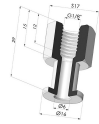

Product reference: F14F6

**Adaptor - Female 1/8G - Female M6**

Product reference: F18F6

**Separable Female Fitting G1/8"**

Product reference: H

**Separable Male Fitting G1/8"**

Product reference: I

**Crimped Female Fitting G1/4"**

Product reference: L

**Crimped Male Fitting G1/4"**

Product reference: M

**Adaptor - Male 1/4G - Female M6**

Product reference: M14F6

**Adaptor - Male 1/8G - Female M6**

Product reference: M18F6

**Screw M5 - Head Ø 14 mm - L 20.5 mm**

Product reference: M5

**Screw M6 - Head Ø 14 mm - L 20.5 mm**

Product reference: M6

**Crimped Female Fitting G1/8"**

Product reference: R

**Crimped Male Fitting G1/8"**

Product reference: S

**Screw M8 - Head Ø 14 mm - L 20 mm**