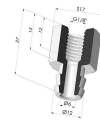

- Color: Bordeaux
- Matter: Non-staining material
- Shore Hardness: SH60

**Related products:**

**Separable Female Fitting G1/4"**

Product reference: D

**Separable Male Fitting G1/4"**

Product reference: E

**Adaptor - Female G1/4" - Female M6**

Product reference: F14F6

**Adaptor - Female 1/8G - Female M6**

Product reference: F18F6

**Separable Female Fitting G1/8"**

Product reference: H

**Separable Male Fitting G1/8"**

Product reference: I

**Crimped Female Fitting G1/4"**

Product reference: L

**Crimped Male Fitting G1/4"**

Product reference: M

**Adaptor - Male 1/4G - Female M6**

Product reference: M14F6

**Adaptor - Male 1/8G - Female M6**

Product reference: M18F6

**Screw M5 - Head Ø 14 mm - L 20.5 mm**

Product reference: M5

**Screw M6 - Head Ø 14 mm - L 20.5 mm**

Product reference: M6

**Crimped Female Fitting G1/8"**

Product reference: R

**Crimped Male Fitting G1/8"**

Product reference: S

**Screw M8 - Head Ø 14 mm - L 20 mm**