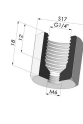

- Color: Bordeaux
- Matter: Non-staining material
- Shore Hardness: SH60

**Related products:**

**Separable Female Fitting G1/4"**

Product reference: D

**Separable Male Fitting G1/4"**

Product reference: E

**Adaptor - Female G1/4" - Female M6**

Product reference: F14F6

**Adaptor - Female 1/8G - Female M6**

Product reference: F18F6

**Separable Female Fitting G1/8"**

Product reference: H

**Separable Male Fitting G1/8"**

Product reference: I

**Crimped Female Fitting G1/4"**

Product reference: L

**Crimped Male Fitting G1/4"**

Product reference: M

**Adaptor - Male 1/4G - Female M6**

Product reference: M14F6

**Adaptor - Male 1/8G - Female M6**

Product reference: M18F6

**Screw M5 - Head Ø 14 mm - L 20.5 mm**

Product reference: M5

**Screw M6 - Head Ø 14 mm - L 20.5 mm**

Product reference: M6

**Crimped Female Fitting G1/8"**

Product reference: R

**Crimped Male Fitting G1/8"**

Product reference: S

**Screw M8 - Head Ø 14 mm - L 20 mm**