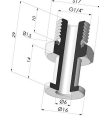

Product reference: F14F6

**Adaptor - Female 1/8G - Female M6**

Product reference: F18F6

**Separable Female Fitting G1/8"**

Product reference: H

**Separable Male Fitting G1/8"**

Product reference: I

**Crimped Female Fitting G1/4"**

Product reference: L

**Crimped Male Fitting G1/4"**

Product reference: M

**Adaptor - Male 1/4G - Female M6**

Product reference: M14F6

**Adaptor - Male 1/8G - Female M6**

Product reference: M18F6

**Screw M5 - Head Ø 14 mm - L 20.5 mm**

Product reference: M5

**Screw M6 - Head Ø 14 mm - L 20.5 mm**

Product reference: M6

**Crimped Female Fitting G1/8"**

Product reference: R

**Crimped Male Fitting G1/8"**

Product reference: S

**Screw M8 - Head Ø 14 mm - L 20 mm**