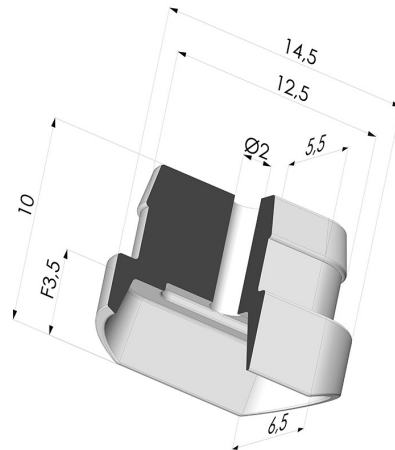

TECHNICAL INFORMATION

Range :	Suction cup
Category :	Oblong
Series :	4
Height (in mm) :	10
Shape :	Oblong
Contact lip diameter :	14.5x6.5 mm
Length :	14.5 mm
Width :	6.5 mm
inner barrel diameter :	2 mm
Number of bellows :	none
Horizontal force :	3.5 N
Vertical force :	1.5 N
Volume :	0.20 cm ³
Mass :	0.50 g
Arrow :	3.5 mm

Variants:

Variant reference:

4 14NI A

- Color: Black
- Matter: Nitrile
- Shore Hardness: SH60

Variant reference:

4 14SL A SH40

- Color: Red food-grade CE certification
- Matter: Silicone
- Shore Hardness: SH40