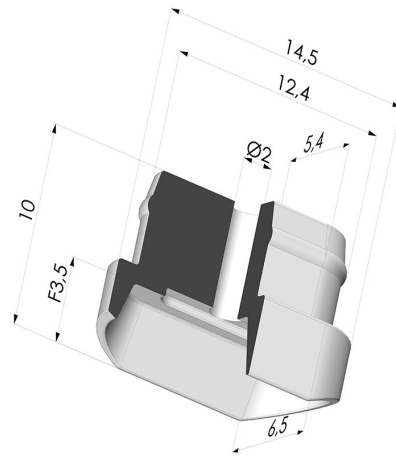

TECHNICAL INFORMATION

Range :	Suction cup
Category :	Oblong
Series :	4
Height (in mm) :	10
Shape :	Oblong
Contact lip diameter :	14.5x6.5 mm
Length :	14.5 mm
Width :	6.5 mm
inner barrel diameter :	2 mm
Number of bellows :	none
Horizontal force :	3.5 N
Vertical force :	1.5 N
Volume :	0.20 cm ³
Arrow :	3.5 mm

Variants:

Variant reference:

4 14EPDM A AM

- Color: Black
- Matter: EPDM
- Shore Hardness: SH40