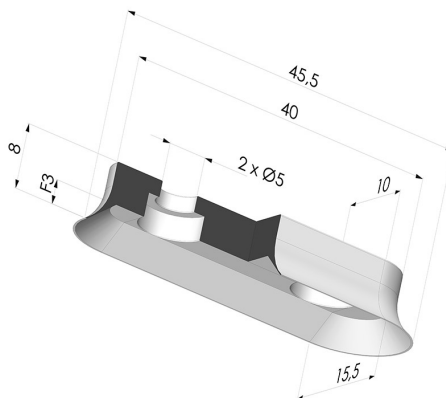

TECHNICAL INFORMATION

Range :	Suction cup
Category :	Oblong
Matter :	Nitrile
Color :	Black
Series :	4
Height (in mm) :	7.8
Shape :	Oblong
Contact lip diameter :	45.5 x 15.5 mm
Length :	45.5 mm
Width :	15.5 mm
inner barrel diameter :	2x5 mm
Number of bellows :	0.5 Bellows
Horizontal force :	29.72 N
Vertical force :	14.86 N
Volume :	1.36 cm ³
Mass :	1.90 g
Arrow :	3 mm

Variants:

Variant reference:

4 45.5NI A

- Color: Black
- Matter: Nitrile
- Shore Hardness: SH50

Variant reference:

4 45.5SLT A

- Color: Translucent
- CE food certified
- Matter: Silicone
- Shore Hardness: SH60

Related products:

Screw M5 - Head Ø 8 mm - L 9 mm

Product reference: SCR 15 M5M