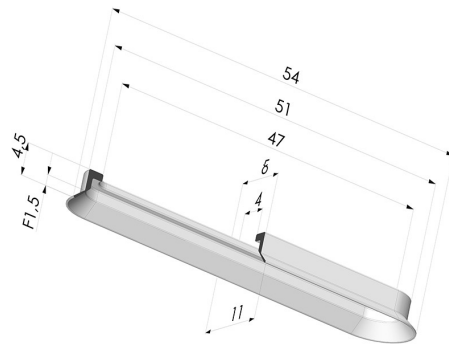

**TECHNICAL INFORMATION**

<b>Range :</b>	Suction cup
<b>Category :</b>	Oblong
<b>Series :</b>	4
<b>Height (in mm) :</b>	4.5
<b>Shape :</b>	Oblong
<b>Contact lip diameter :</b>	54x11 mm
<b>Length :</b>	54 mm
<b>Width :</b>	11 mm
<b>inner barrel diameter :</b>	47x4 mm
<b>Number of bellows :</b>	0.5 Bellows
<b>Horizontal force :</b>	25 N
<b>Vertical force :</b>	12.5 N
<b>Volume :</b>	1.31 cm <sup>3</sup>
<b>Mass :</b>	0.48 g
<b>Arrow :</b>	1.5 mm

**Variants:**

Variant reference:

**4 55SLT A**

- Color: Translucent
- CE food certified
- Matter: Silicone
- Shore Hardness: SH60

Variant reference:

**4 55NI A**

- Color: Black
- Matter: Nitrile
- Shore Hardness: SH50