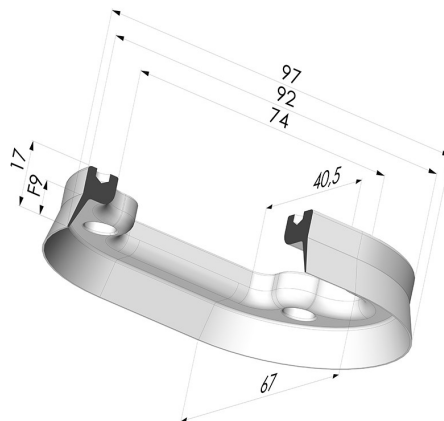

TECHNICAL INFORMATION

Range :	Suction cup
Category :	Oblong
Series :	4
Height (in mm) :	17
Shape :	Oblong
Length :	97 mm
Width :	67 mm
inner barrel diameter :	-
Number of bellows :	0.5 Bellows
Horizontal force :	252 N
Vertical force :	126 N
Volume :	62.27 cm ³
Mass :	36.6 g
Arrow :	9 mm

Variants:

Variant reference:

4 95NI A

- Color: Black
- Matter: Nitrile
- Shore Hardness: SH50