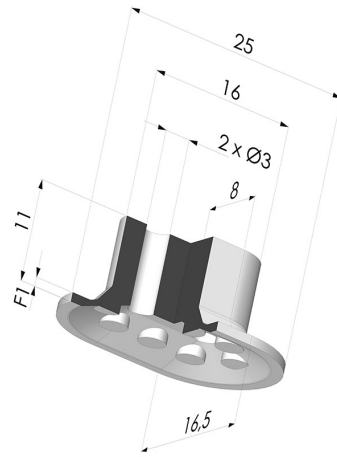

TECHNICAL INFORMATION

Range :	Suction cup
Category :	Oblong
Series :	4
Height (in mm) :	11
Shape :	Oblong
Length :	25 mm
Width :	16.5 mm
inner barrel diameter :	2x3 mm
Number of bellows :	0.5 Bellows
Horizontal force :	16 N
Vertical force :	8 N
Volume :	0.30 cm ³
Mass :	1.40 g
Arrow :	1 mm

Variants:

Variant reference:
40A 25SLT A

- Color: Translucent
- CE food certified
- Matter: Silicone
- Shore Hardness: SH60

Variant reference:
40A 25NI A

- Color: Black
- Matter: Nitrile

Variant reference:
40A 25NR A