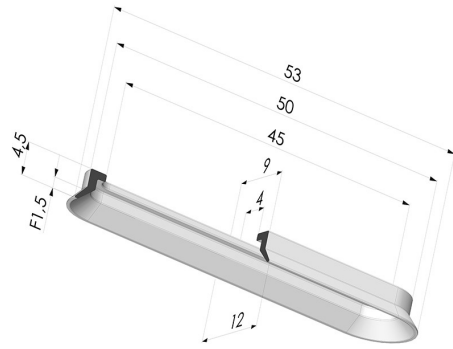

TECHNICAL INFORMATION

Range : Suction cup
Category : Oblong
Series : 4
Height (in mm) : 4.5
Shape : Oblong
Length : 53 mm
Width : 12 mm
inner barrel diameter : 45x4 mm
Number of bellows : 0.5 Bellows
Horizontal force : 25.5 N
Vertical force : 13 N
Volume : 1.29 cm³
Mass : 0.76 g
Arrow : 1.5 mm

Variants:

Variant reference:
40A 55CN A

- Color: Brown FDA food certified
 - Matter: Natural rubber
 - Shore Hardness: SH35

Variant reference:
40A 55SLT A

- Color: Translucent
 - CE food certified
 - Matter: Silicone
- Shore Hardness: SH60

Variant reference:
40A 55NI A

- Color: Black
 - Matter: Nitrile
- Shore Hardness: SH50