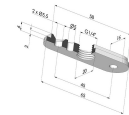

**TECHNICAL INFORMATION**

**Range :** Suction cup  
**Category :** Oblong  
**Series :** 4BO  
**Height (in mm) :** 77.5  
**Shape :** Oblong 4.5 Bellows  
**Length :** 86 mm  
**Width :** 42 mm  
**inner barrel diameter :** 7/2x5 mm  
**Number of bellows :** 4.5 Bellows  
**Horizontal force :** 67.43 N  
**Vertical force :** 33.72 N  
**Volume :** 126.35 cm<sup>3</sup>  
**Mass :** 60 g  
**Arrow :** 25 mm

**Oblong Suction Cup  
 4.5 Folds Series  
 4BO, 86x42 mm -  
 Check valve**

Product reference: 4BO  
 86-- RF PAL

**Suction Cup 4BO  
 Bellows  
 Reinforcement  
 62.5x20 mm**

Product reference:  
 RENF FIX 4BO

**Check Valve for  
 Suction Cup Series  
 4BO**

Product reference: PAL  
 4BO

**Plate for Suction  
 Cup Series 4BO**

Product reference:  
 PLAQ 4BO

**Suction Cup 4BO  
 Reinforcement  
 Sealing Lip 72x28  
 mm**

Product reference:  
 RENF LEV 4BO --

**Suction Cup 4BO  
 Bellows  
 Reinforcement  
 78x34 mm**

Product reference:  
 RENF 4BO --

**Suction Cup 4BO  
 Bellows  
 Reinforcement  
 78x34 mm Open**

Product reference:  
 RENF 4BO - 2 --