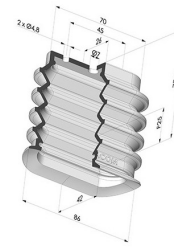

**TECHNICAL INFORMATION**

**Range :** Suction cup  
**Category :** Oblong  
**Series :** 4BO  
**Height (in mm) :** 77.5  
**Shape :** Oblong 4.5 Bellows  
**Length :** 86 mm  
**Width :** 42 mm  
**inner barrel diameter :** 7/2x5 mm  
**Number of bellows :** 4.5 Bellows  
**Horizontal force :** 67.43 N  
**Vertical force :** 33.72 N  
**Volume :** 126.35 cm<sup>3</sup>  
**Mass :** 60 g  
**Arrow :** 25 mm

**Variants:**

Variant reference:

**4BO 86NI A**

- Color: Black
- Matter: Nitrile
- Shore Hardness: SH50

**Related products:**

**Oblong Suction Cup  
 4.5 Folds Series  
 4BO, 86x42 mm -  
 Reinf**

Product reference: 4BO  
 86-- RF

**Oblong Suction Cup  
 4.5 Folds Series  
 4BO, 86x42 mm -  
 Check valve**

Product reference: 4BO  
 86-- RF PAL

**Suction Cup 4BO  
 Bellows  
 Reinforcement  
 62.5x20 mm**

Product reference:  
 RENF FIX 4BO

Product reference:  
 RENF LEV 4BO --

**Suction Cup 4BO  
 Bellows  
 Reinforcement  
 78x34 mm**

Product reference:  
 RENF 4BO --

**Suction Cup 4BO  
 Bellows  
 Reinforcement  
 78x34 mm Open**

Product reference:  
 RENF 4BO - 2 --