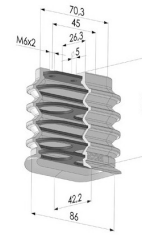

**TECHNICAL INFORMATION**

**Range :** Suction cup  
**Category :** Oblong  
**Series :** 4BO  
**Height (in mm) :** 77.5  
**Shape :** Oblong 4.5 Bellows  
**Length :** 86 mm  
**Width :** 42 mm  
**inner barrel diameter :** 7/2x5 mm  
**Number of bellows :** 4.5 Bellows  
**Horizontal force :** 67.43 N  
**Vertical force :** 33.72 N  
**Volume :** 126.35 cm<sup>3</sup>  
**Arrow :** 25 mm

**Variants:**

- Variant reference:  
**4BO 86NI RF**
- Color: Black
  - Matter: Nitrile
  - Shore Hardness: SH50

**Related products:**

**Oblong Suction Cup  
 4.5 Folds Series  
 4BO, 86x42 mm**  
 Product reference: 4BO  
 86NI A

**Oblong Suction Cup  
 4.5 Folds Series  
 4BO, 86x42 mm -  
 Check valve**  
 Product reference: 4BO  
 86-- RF PAL

**Suction Cup 4BO  
 Bellows  
 Reinforcement  
 62.5x20 mm**  
 Product reference:  
 RENF FIX 4BO

**Suction Cup 4BO  
 Bellows  
 Reinforcement  
 78x34 mm Open**  
 Product reference:  
 RENF 4BO - 2 --