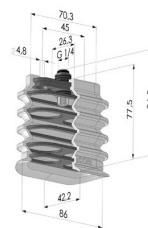

TECHNICAL INFORMATION

Range :	Suction cup
Category :	Oblong
Series :	4BO
Height (in mm) :	77.5
Shape :	Oblong 4.5 Bellows
Length :	86 mm
Width :	42 mm
inner barrel diameter :	7/2x5 mm
Number of bellows :	4.5 Bellows
Horizontal force :	67.43 N
Vertical force :	33.72 N
Volume :	126.35 cm ³
Arrow :	25 mm

Variants:

Variant reference:

4BO 86NI RF PAL

- Color: Black
- Matter: Nitrile
- Shore Hardness: SH50

Related products:

**Oblong Suction Cup
 4.5 Folds Series
 4BO, 86x42 mm**

Product reference: 4BO
 86NI A

**Oblong Suction Cup
 4.5 Folds Series
 4BO, 86x42 mm -
 Reinf**

Product reference: 4BO
 86-- RF

**Check Valve for
 Suction Cup Series
 4BO**

Product reference: PAL
 4BO

**Plate for Suction
 Cup Series 4BO**

Product reference:
 PLAQ 4BO

**Suction Cup 4BO
 Reinforcement
 Sealing Lip 72x28
 mm**

Product reference:
 RENF LEV 4BO --

**Suction Cup 4BO
 Bellows
 Reinforcement
 78x34 mm**

Product reference:
 RENF 4BO --

**Suction Cup 4BO
 Bellows
 Reinforcement
 78x34 mm Open**

Product reference:
 RENF 4BO - 2 --