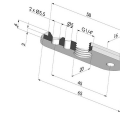

Check Valve for Suction Cup Series 4BO

Product reference: PAL
4BO

Plate for Suction Cup Series 4BO

Product reference:
PLAQ 4BO