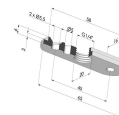

TECHNICAL INFORMATION

Range :	Suction cup
Category :	Oblong
Series :	4BO
Height (in mm) :	77.5
Shape :	Oblong 4.5 Bellows
Length :	86 mm
Width :	42 mm
inner barrel diameter :	7/2x5 mm
Number of bellows :	4.5 Bellows
Horizontal force :	67.43 N
Vertical force :	33.72 N
Volume :	126.35 cm ³
Arrow :	25 mm

Product reference: 4BO
 86-- RF

**Check Valve for
 Suction Cup Series
 4BO**

Product reference: PAL
 4BO

**Plate for Suction
 Cup Series 4BO**

Product reference:
 PLAQ 4BO

**Suction Cup 4BO
 Reinforcement
 Sealing Lip 72x28
 mm**

Product reference:
 RENF LEV 4BO --

**Suction Cup 4BO
 Bellows
 Reinforcement
 78x34 mm**

Product reference:
 RENF 4BO --

**Suction Cup 4BO
 Bellows
 Reinforcement
 78x34 mm Open**

Product reference:
 RENF 4BO - 2 --