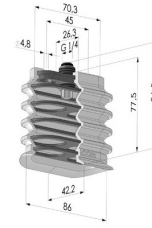

**TECHNICAL INFORMATION**

- Range :** Suction cup
- Category :** Oblong
- Series :** 4BO
- Height (in mm) :** 77.5
- Shape :** Oblong 4.5 Bellows
- Length :** 86 mm
- Width :** 42 mm
- inner barrel diameter :** 7/2x5 mm
- Number of bellows :** 4.5 Bellows
- Horizontal force :** 67.43 N
- Vertical force :** 33.72 N
- Volume :** 126.35 cm<sup>3</sup>
- Arrow :** 25 mm

**Variants:**

- Variant reference:  
**4BO 86NI RF PAL**
- Color: Black
  - Matter: Nitrile
  - Shore Hardness: SH50

**Material guide:**

	Material	Code	Temperature resistance (°C)	Flexibility	Abrasion resistance	UV/Weather resistance	Oil resistance	Food compatibility	Migration test
	Nitrile Black (Shore SH50)	NI	-10/+80	✓	✓	✗	✓✓	✗	✗