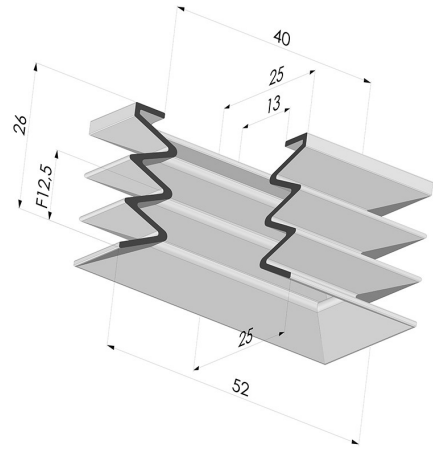

TECHNICAL INFORMATION

Range : Suction cup
Category : Rectangular
Series : 4P
Height (in mm) : 26
Shape : Rectangular
Length : 52
Width : 25
inner barrel diameter : 40x13
Number of bellows : 2.5 Bellows
Horizontal force : 58 N
Vertical force : 29 N
Volume : 14.15 cm³
Mass : 7.9 g
Arrow : 12.5 mm

Variants:

Variant reference:
4P52 25 26SLT A

- Color: Translucent
- CE food certified
- Matter: Silicone
- Shore Hardness: SH60

Variant reference:
4P52 25 26 CN A

- Color: Brown
- Matter: Natural rubber
- Shore Hardness: SH70